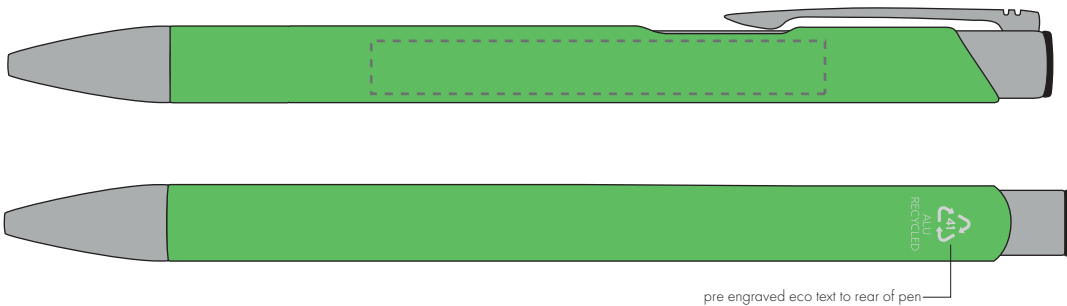

Your Ref:	Quantity:	Product Code: TPC982001
Our Ref:	Version: 1	Product Colour: GREEN

PRINTING CONCERNS:

We stock this item in the following colours

**PANTONE REFERENCE(S)**
 Full colour printing

ARTWORK SCALE 100%

ARTWORK SCALE 100%
Digital Print Area:
60mm x 7mm

pre engraved eco text to rear of pen

Product Image for visualisation
- colours may vary

The dashed line is to demonstrate print area and will not appear on your printed item